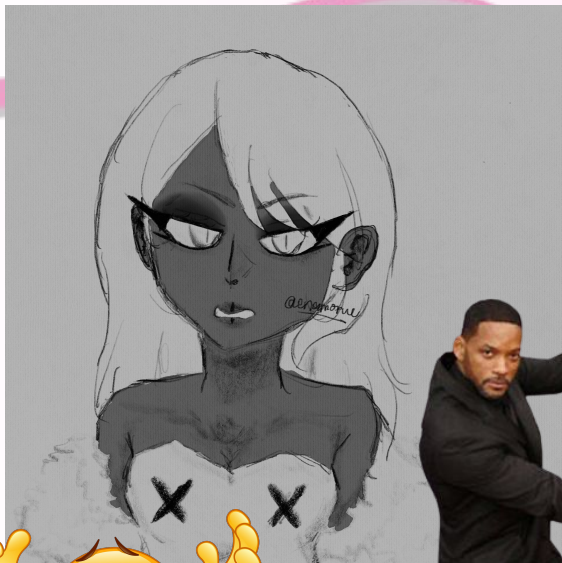

Ena's Art Portfolio

for more art, check out my site
[@enamorue](#)

Headsh*tz

all artworks shown in this slide are fully-rendered!

Bust-Up

Half Body

all artworks shown in this slide are fully-rendered!

Full Body + CHIBI STYLE!

all artworks shown in this slide are fully-rendered!

sketch

sketch & flat color

flat color chibi w/
background!!

more recent sketch

fully rendered
lasso art

flat color